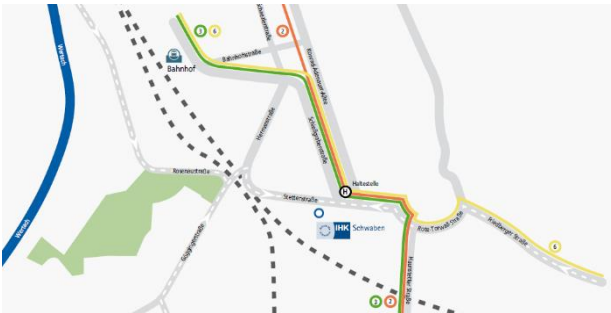

Directions

Arriving by car

Address for navigation:

IHK Schwaben Augsburg

Stettenstraße 1 + 3

86150 Augsburg

- The IHK Schwaben can be reached from Stuttgart or Munich via A 8 motorway and via the B17 highway
- Coming from Landsberg, take B 17 highway in the direction of Augsburg.

Arrival by public transport

Tram Augsburg:

- From Augsburg main station you can reach the Chamber of Commerce and Industry by tram lines 3 and 6 (destination stop Theodor-Heuss-Platz / IHK).
- For the journey from the main train station to the IHK, boarding line 3 (in the direction of Haunstetten Nord) in Viktoriastrasse is suitable.

Train connection from Munich to Augsburg:

- The journey from Munich to Augsburg by train takes approximately 35 minutes with trains running frequently every hour.

Walk from the main train station

- The walk from the main train station through Halderstrasse via Königsplatz and Schiessgrabenstrasse / Konrad-Adenauer-Allee to the Chamber of Commerce and Industry (following the tram) takes around 15 minutes.