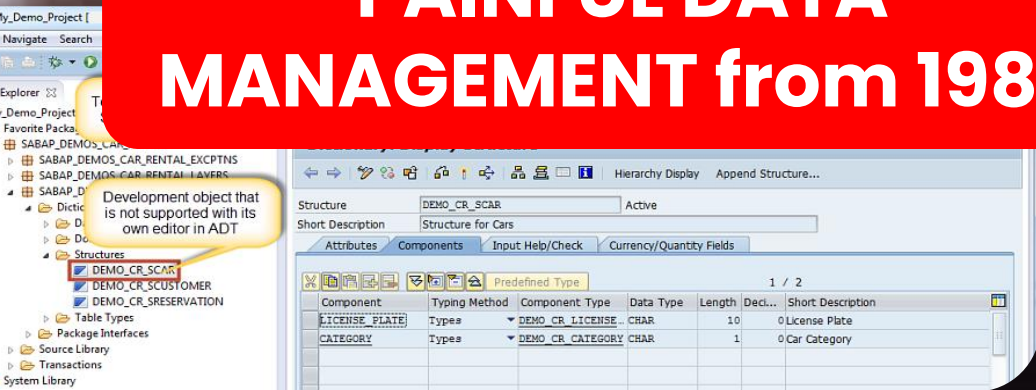

> 90% WASTED through HEAVY MANUAL WORK

Guten Tag

Ihr Unternehmensfragebogen wurde am [ ] von [ ] eingereicht. Unsere Experten analysieren nun die Antworten und die Dokumentation. Die Ergebnisse werden in 6-8 Wochen veröffentlicht.

Bitte beachten Sie, dass der übliche Zeitraum für den Erhalt Ihres Ratings 6-8 Wochen beträgt. Es gibt Zeiten mit hoher Nachfrage, in denen sich diese Frist verlängern kann. Derzeit besteht eine hohe Nachfrage. Wenn Sie Ihr Rating nicht innerhalb von 6-8 Wochen erhalten, kontaktieren Sie uns unter support.[ ] com.

Fragebogen herunterladen

Registrierung

Fragebogen

Expertenanalyse

Ergebnisse

PAINFUL DATA MANAGEMENT from 1980

Development object that is not supported with its own editor in ADT

Component	Typing Method	Component Type	Data Type	Length	Deci...	Short Description
LICENSE_PLATE	Typea	DEMO_CR_LICENSE_	CHAR	10		0 License Plate
CATEGORY	Typea	DEMO_CR_CATEGORY	CHAR	1		0 Car Category