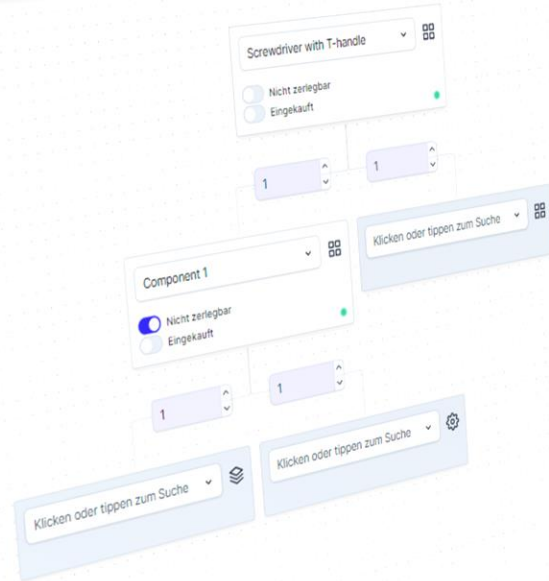

- Cockpit
- LCIs
- Daten

Screwdriver Inventory

Bibliothek

- Produkt
 - Screwdriver with T-handle
 - Component 1
- Prozess
- Maschine
- Energie
- Werkstoff
- Standort
- Fahrzeug

Building world's environmental data infrastructure
to manage growing climate complexity within operations

digital infrastructure for environmental data processing

IT Framework. The environmental data toolbox.

The screenshot displays the IT Framework software interface. On the left, a sidebar contains navigation options: 'Cockpit', 'LCIs', and 'Daten'. The main workspace is titled 'Screwdriver Inventory' and features a hierarchical tree diagram. The root node is 'Screwdriver with T-handle', which has two sub-nodes, each with a quantity of '1'. The left sub-node is 'Component 1', which has two sub-nodes, each with a quantity of '1'. The right sub-node of 'Component 1' is 'Klicken oder tippen zum Suche'. The right sub-node of 'Screwdriver with T-handle' is 'Klicken oder tippen zum Suche'. Each node in the tree includes a search icon and a 'Klicken oder tippen zum Suche' label. The 'Bibliothek' sidebar on the right lists categories: 'Produkt' (containing 'Screwdriver with T-handle' and 'Component 1'), 'Prozess', 'Maschine', 'Energie', 'Werkstoff', 'Standort', and 'Fahrzeug'. The interface includes a search bar, a menu icon, a settings icon, and a help icon at the top right.